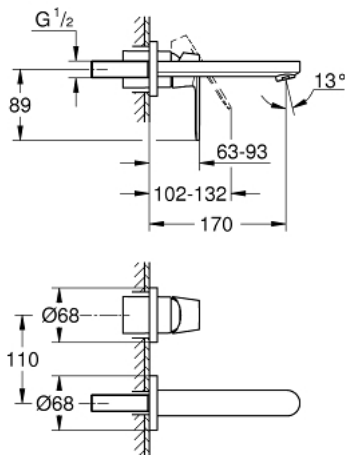

## 19 381 ALC EUROSART COSMOPOLITAN 2-HOLE BASIN MIXER S-SIZE

### PRODUCT DESCRIPTION

- Colour: brushed hard graphite
- wall mounted
- trim set for use with rough-in set 23 571 000 / 32 635 000
- without concealed body
- metal escutcheon
- metal lever
- GROHE LongLife finish
- GROHE AquaGuide adjustable mousseur
- center distance 110 mm
- projection 170 mm