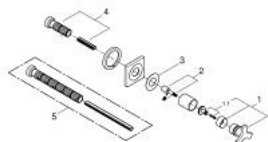

19 334 000 ALLURE CONCEALED VALVE EXPOSED PART

PRODUCT DESCRIPTION

- Colour: chrome
- trim set for 35 028 000
- for GROHE concealed valves, 1/2", 3/4", 1"
- installation depth infinitely adjustable 20-80 mm
- escutcheon with screwable wall sealing
- without concealed body
- GROHE LongLife finish

19 334 000 ALLURE CONCEALED VALVE EXPOSED PART

SELECT SPARE PART: , November 2013 – now

- 1: Handle (Spare part-nr. 46611000)
- 1.1: Replacement handle connection kit (Spare part-nr. 45605000)
- 2: Extension (Spare part-nr. 45607000)
- 3: Sealing washer (Spare part-nr. 48046000)
- 4: Extension 20-80 (Spare part-nr. 45202000)
- 5: Extension 20-200 (Spare part-nr. 45203000)*