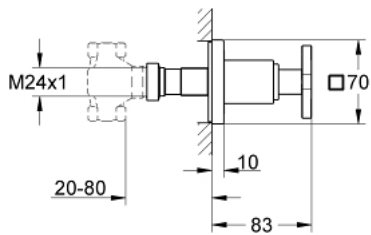

19 334 000 ALLURE CONCEALED VALVE EXPOSED PART

PRODUCT DESCRIPTION

- Colour: chrome
- trim set for 35 028 000
- for GROHE concealed valves, 1/2", 3/4", 1"
- installation depth infinitely adjustable 20-80 mm
- escutcheon with screwable wall sealing
- without concealed body
- GROHE LongLife finish

19 334 000 ALLURE CONCEALED VALVE EXPOSED PART

SELECT SPARE PART: , November 2013 – now

- 1: Handle (Spare part-nr. 46611000)
- 1.1: Replacement handle connection kit (Spare part-nr. 45605000)
- 2: Extension (Spare part-nr. 45607000)
- 3: Sealing washer (Spare part-nr. 48046000)
- 4: Extension 20-80 (Spare part-nr. 45202000)
- 5: Extension 20-200 (Spare part-nr. 45203000)*