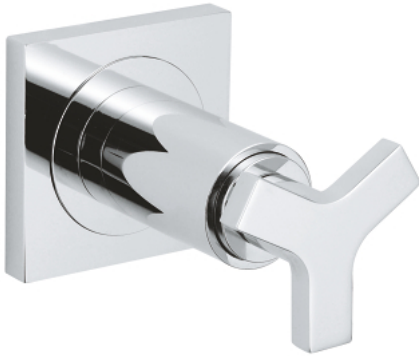

19 334 000 ALLURE CONCEALED VALVE EXPOSED PART

PRODUCT DESCRIPTION

- Colour: chrome
- trim set for 35 028 000
- for GROHE concealed valves, 1/2", 3/4", 1"
- installation depth infinitely adjustable 20-80 mm
- escutcheon with screwable wall sealing
- without concealed body
- GROHE LongLife finish

19 334 000 ALLURE CONCEALED VALVE EXPOSED PART

SELECT SPARE PART: , November 2013 – now

- 1: Handle (Spare part-nr. 46611000)
- 1.1: Replacement handle connection kit (Spare part-nr. 45605000)
- 2: Extension (Spare part-nr. 45607000)
- 3: Sealing washer (Spare part-nr. 48046000)
- 4: Extension 20-80 (Spare part-nr. 45202000)
- 5: Extension 20-200 (Spare part-nr. 45203000)*