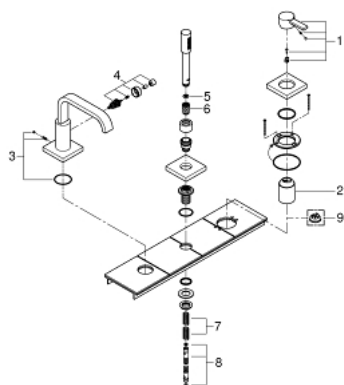

19 316 000 ALLURE 3-HOLE BATH/Shower COMBINATION

PRODUCT DESCRIPTION

- Colour: chrome
- for installation under tiled surround
- GROHE LongLife finish
- trim set for 33 339
- without baseframe
- consisting of:
 - single lever mixer operating element
 - bath inlet with automatic diverter bath/shower
 - Sena hand shower (28 034 000)
 - metal shower hose 2000 mm (always chrome for any colour of the set)
 - min. recommended pressure 1.0 bar

19 316 000 ALLURE 3-HOLE BATH/SHOWER COMBINATION

SELECT SPARE PART: , March 2015 – now

- 1: Lever (Spare part-nr. 46609000)
 - 2: Shield (Spare part-nr. 09038000)
 - 3: Repl.kit f.cast spout (Spare part-nr. 45396000)
 - 4: Repl.kit f.rotary valve (Spare part-nr. 46612000)
 - 5: Dirt strainer (Spare part-nr. 0700200M)
 - 6: Cone nut (Spare part-nr. 08864000)
 - 7: Compression spring (Spare part-nr. 00869000)
 - 8: Metal hose (Spare part-nr. 28146000)
 - 9: Temperature limiter (Spare part-nr. 46375000)*
- * Optional accessories