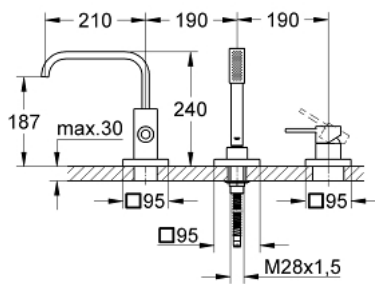

19 316 000 ALLURE 3-HOLE BATH/Shower COMBINATION

PRODUCT DESCRIPTION

- Colour: chrome
- for installation under tiled surround
- GROHE LongLife finish
- trim set for 33 339
- without baseframe
- consisting of:
 - single lever mixer operating element
 - bath inlet with automatic diverter bath/shower
 - Sena hand shower (28 034 000)
 - metal shower hose 2000 mm (always chrome for any colour of the set)
 - min. recommended pressure 1.0 bar

19 316 000 ALLURE 3-HOLE BATH/SHOWER COMBINATION

SELECT SPARE PART: , March 2015 – now

- 1: Lever (Spare part-nr. 46609000)
 - 2: Shield (Spare part-nr. 09038000)
 - 3: Repl.kit f.cast spout (Spare part-nr. 45396000)
 - 4: Repl.kit f.rotary valve (Spare part-nr. 46612000)
 - 5: Dirt strainer (Spare part-nr. 0700200M)
 - 6: Cone nut (Spare part-nr. 08864000)
 - 7: Compression spring (Spare part-nr. 00869000)
 - 8: Metal hose (Spare part-nr. 28146000)
 - 9: Temperature limiter (Spare part-nr. 46375000)*
- * Optional accessories