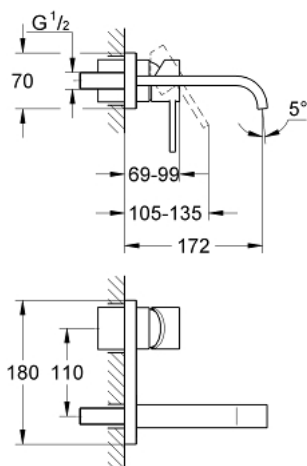

19 309 000 ALLURE 2-HOLE BASIN MIXER S-SIZE

PRODUCT DESCRIPTION

- Colour: chrome
- wall mounted
- without concealed body
- set for final installation for
- 33 769 000
- with metal plate
- GROHE LongLife finish
- flow limiter 8 l/min.
- spout with mousseur
- center distance 110 mm
- projection 172 mm

19 309 000 ALLURE 2-HOLE BASIN MIXER S-SIZE

SELECT SPARE PART: , March 2013 – now

- 1: Lever (Spare part-nr. 46609000)
- 2: Shield (Spare part-nr. 09038000)
- 3: Mousseur (Spare part-nr. 13220000)
- 4: Flow restrictor (Spare part-nr. 46324000)
- 5: Temperature limiter (Spare part-nr. 46375000)*
- 6: Extension set (Spare part-nr. 46191000)*