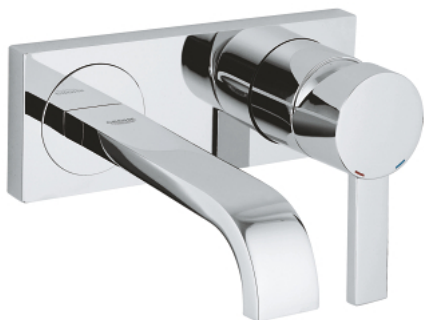

19 309 000 ALLURE 2-HOLE BASIN MIXER S-SIZE

PRODUCT DESCRIPTION

- Colour: chrome
- wall mounted
- without concealed body
- set for final installation for
- 33 769 000
- with metal plate
- GROHE LongLife finish
- flow limiter 8 l/min.
- spout with mousseur
- center distance 110 mm
- projection 172 mm

19 309 000 ALLURE 2-HOLE BASIN MIXER S-SIZE

SELECT SPARE PART: , March 2013 – now

- 1: Lever (Spare part-nr. 46609000)
- 2: Shield (Spare part-nr. 09038000)
- 3: Mousseur (Spare part-nr. 13220000)
- 4: Flow restrictor (Spare part-nr. 46324000)
- 5: Temperature limiter (Spare part-nr. 46375000)*
- 6: Extension set (Spare part-nr. 46191000)*