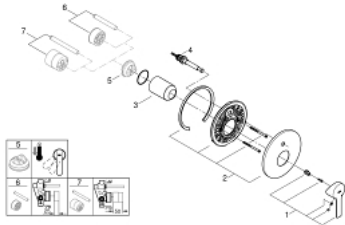

19 297 001 LINEARE SINGLE-LEVER BATH/SHOWER MIXER

PRODUCT DESCRIPTION

- Colour: chrome
- trim set for use with rough-in box 33 963 001 or 33 965 001
- without concealed body
- metal lever
- GROHE LongLife finish
- automatic diverter: bath/shower
- escutcheon- and shaft-sealing
- metal escutcheon
- covered fixing
- min. recommended pressure 1.0 bar

19 297 001 LINEARE SINGLE-LEVER BATH/SHOWER MIXER

SELECT SPARE PART: , March 2017 – now

- 1: Lever (Spare part-nr. 46988000)
- 2: Escutcheon (Spare part-nr. 46905000)
- 3: Shield (Spare part-nr. 09038000)
- 4: Diverter (Spare part-nr. 46737000)
- 5: Temperature limiter (Spare part-nr. 46375000)*
- 6: Extension set (Spare part-nr. 46191000)*
- 7: Extension set (Spare part-nr. 46343000)*