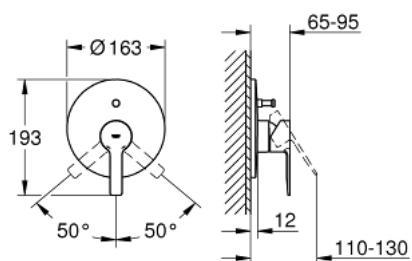

19 297 001 LINEARE SINGLE-LEVER BATH/SHOWER MIXER

PRODUCT DESCRIPTION

- Colour: chrome
- trim set for use with rough-in box 33 963 001 or 33 965 001
- without concealed body
- metal lever
- GROHE LongLife finish
- automatic diverter: bath/shower
- escutcheon- and shaft-sealing
- metal escutcheon
- covered fixing
- min. recommended pressure 1.0 bar

19 297 001 LINEARE SINGLE-LEVER BATH/SHOWER MIXER

SELECT SPARE PART: , March 2017 – now

- 1: Lever (Spare part-nr. 46988000)
- 2: Escutcheon (Spare part-nr. 46905000)
- 3: Shield (Spare part-nr. 09038000)
- 4: Diverter (Spare part-nr. 46737000)
- 5: Temperature limiter (Spare part-nr. 46375000)*
- 6: Extension set (Spare part-nr. 46191000)*
- 7: Extension set (Spare part-nr. 46343000)*