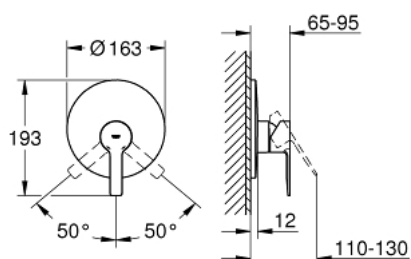

19 296 DC1 LINEARE SINGLE-LEVER SHOWER MIXER

PRODUCT DESCRIPTION

- Colour: Supersteel
- rough-in set for wall mounted shower mixer
- without concealed body
- metal lever
- GROHE LongLife finish
- escutcheon- and shaft-sealing
- metal escutcheon
- covered fixing
- min. recommended pressure 1.0 bar

19 296 DC1 LINEARE SINGLE-LEVER SHOWER MIXER

SELECT SPARE PART: , March 2017 – now

- 1: Lever (Spare part-nr. 46988DC0)
- 2: Escutcheon (Spare part-nr. 46904DC0)
- 3: Shield (Spare part-nr. 09038DC0)
- 4: Temperature limiter (Spare part-nr. 46375000)*
- 5: Extension set (Spare part-nr. 46191000)*
- 6: Extension set (Spare part-nr. 46343000)*