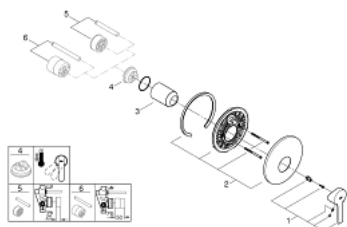

19 296 DC1 LINEARE SINGLE-LEVER SHOWER MIXER

PRODUCT DESCRIPTION

- Colour: Supersteel
- rough-in set for wall mounted shower mixer
- without concealed body
- metal lever
- GROHE LongLife finish
- escutcheon- and shaft-sealing
- metal escutcheon
- covered fixing
- min. recommended pressure 1.0 bar

19 296 DC1 LINEARE SINGLE-LEVER SHOWER MIXER

SELECT SPARE PART: , March 2017 – now

- 1: Lever (Spare part-nr. 46988DC0)
- 2: Escutcheon (Spare part-nr. 46904DC0)
- 3: Shield (Spare part-nr. 09038DC0)
- 4: Temperature limiter (Spare part-nr. 46375000)*
- 5: Extension set (Spare part-nr. 46191000)*
- 6: Extension set (Spare part-nr. 46343000)*