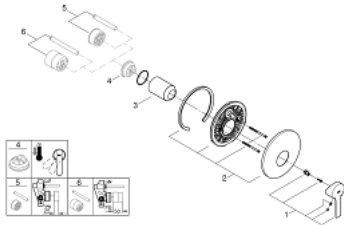

19 296 001 LINEARE SINGLE-LEVER SHOWER MIXER

PRODUCT DESCRIPTION

- Colour: chrome
- trim set for use with rough-in box 33 963 001, 33 964 001, 33 965 001
- without concealed body
- metal lever
- GROHE LongLife finish
- escutcheon- and shaft-sealing
- metal escutcheon
- covered fixing
- min. recommended pressure 1.0 bar

19 296 001 LINEARE SINGLE-LEVER SHOWER MIXER

SELECT SPARE PART: , March 2017 – now

- 1: Lever (Spare part-nr. 46988000)
- 2: Escutcheon (Spare part-nr. 46904000)
- 3: Shield (Spare part-nr. 09038000)
- 4: Temperature limiter (Spare part-nr. 46375000)*
- 5: Extension set (Spare part-nr. 46191000)*
- 6: Extension set (Spare part-nr. 46343000)*