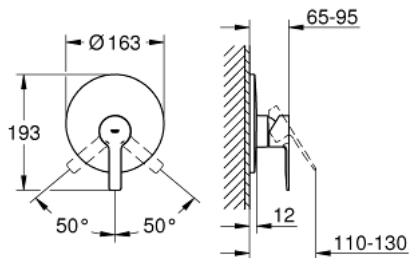

19 296 001 LINEARE SINGLE-LEVER SHOWER MIXER

PRODUCT DESCRIPTION

- Colour: chrome
- trim set for use with rough-in box 33 963 001, 33 964 001, 33 965 001
- without concealed body
- metal lever
- GROHE LongLife finish
- escutcheon- and shaft-sealing
- metal escutcheon
- covered fixing
- min. recommended pressure 1.0 bar

19 296 001 LINEARE SINGLE-LEVER SHOWER MIXER

SELECT SPARE PART: , March 2017 – now

- 1: Lever (Spare part-nr. 46988000)
- 2: Escutcheon (Spare part-nr. 46904000)
- 3: Shield (Spare part-nr. 09038000)
- 4: Temperature limiter (Spare part-nr. 46375000)*
- 5: Extension set (Spare part-nr. 46191000)*
- 6: Extension set (Spare part-nr. 46343000)*