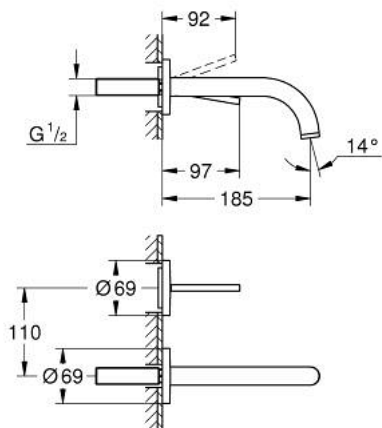

19 287 AL3 ATRIO TWO-HOLE BASIN MIXER JOYSTICK

PRODUCT DESCRIPTION

- Colour: brushed hard graphite
- wall mounted
- trim set for use with rough-in set 23 429 000
- without concealed body
- GROHE FeatherControl Joystick cartridge
- GROHE LongLife finish
- GROHE EcoJoy 5.7 l/min laminar mousseur
- center distance 110 mm
- projection 185 mm

19 287 AL3 ATRIO TWO-HOLE BASIN MIXER JOYSTICK

SELECT SPARE PART: , April 2017 – now

1: Flow straightener (Spare part-nr. 48408000)

2: Extension-set, 25 mm (Spare part-nr. 46901000)*

* Optional accessories