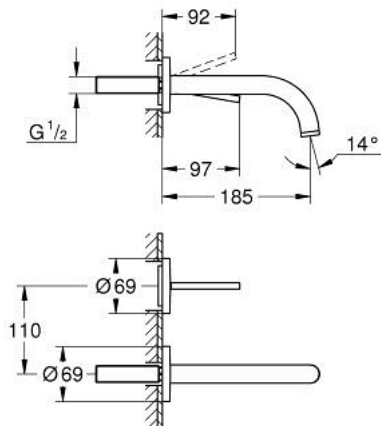

19 287 003 ATRIO TWO-HOLE BASIN MIXER JOYSTICK

PRODUCT DESCRIPTION

- Colour: chrome
- wall mounted
- without concealed body
- trim set for use with rough-in set 23 429 000
- GROHE FeatherControl Joystick cartridge
- GROHE LongLife finish
- GROHE EcoJoy 5.7 l/min laminar mousseur
- center distance 110 mm
- projection 185 mm

19 287 003 ATRIO TWO-HOLE BASIN MIXER JOYSTICK

SELECT SPARE PART: , April 2017 – now

1: Flow straightener (Spare part-nr. 48408000)

2: Extension-set, 25 mm (Spare part-nr. 46901000)*

* Optional accessories