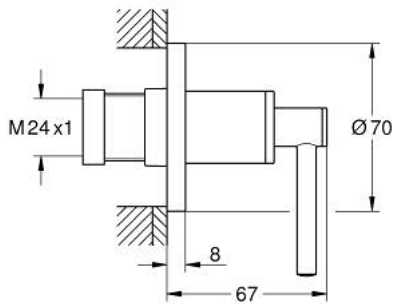

19 088 AL3 ATRIO CONCEALED VALVE EXPOSED PART

PRODUCT DESCRIPTION

- Colour: brushed hard graphite
- for GROHE concealed valve 35 028 000 or 29 032 000
- GROHE LongLife finish
- installation depth infinitely adjustable 20-80 mm
- escutcheon with screwable wall sealing
- with lever handle

19 088 AL3 ATRIO CONCEALED VALVE EXPOSED PART

SELECT SPARE PART: , April 2017 – now

1: Extension (Spare part-nr. 45988000)

2: Lever handles (Spare part-nr. 18027AL3)