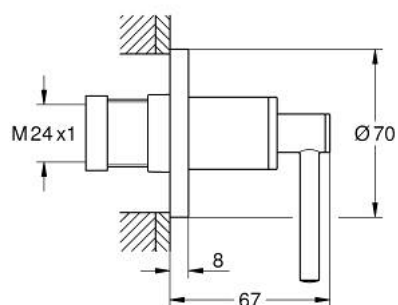

19 088 003 ATRIO CONCEALED VALVE EXPOSED PART

PRODUCT DESCRIPTION

- Colour: chrome
- for GROHE concealed valve 35 028 000 or 29 032 000
- GROHE LongLife finish
- installation depth infinitely adjustable 20-80 mm
- escutcheon with screwable wall sealing
- with lever handle

19 088 003 ATRIO CONCEALED VALVE EXPOSED PART

SELECT SPARE PART: , April 2017 – now

1: Extension (Spare part-nr. 45988000)

2: Lever handles (Spare part-nr. 18027003)