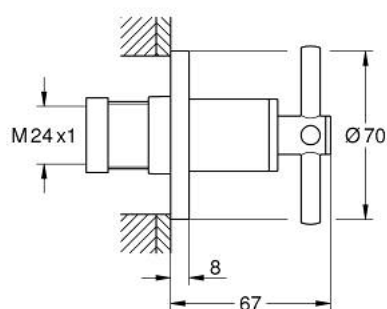

## 19 069 003 ATRIO CONCEALED VALVE EXPOSED PART

### PRODUCT DESCRIPTION

- Colour: chrome
- for GROHE concealed valve 35 028 000 or 29 032 000
- GROHE LongLife finish
- installation depth infinitely adjustable 20-80 mm
- escutcheon with screwable wall sealing
- with cross handle

## 19 069 003 ATRIO CONCEALED VALVE EXPOSED PART

**SELECT SPARE PART:** , April 2017 – now

1: Extension (Spare part-nr. 45988000)

2: Cross handles (Spare part-nr. 18026003)