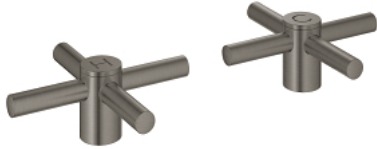

14 215 AL0 ATRIO CROSS HANDLES

PRODUCT DESCRIPTION

- Colour: brushed hard graphite
- 1 pair
- GROHE LongLife finish
- Two different sets of caps included. One set with "H" and "C" marking, one set without marking.