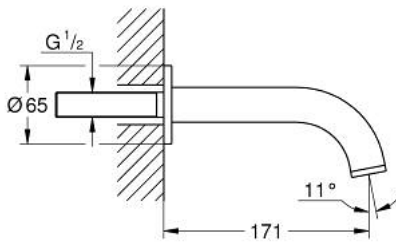

13 487 GL0 ATRIO BATH SPOUT

PRODUCT DESCRIPTION

- Colour: cool sunrise
- wall mounted
- GROHE LongLife finish
- mousseur
- projection 171 mm
- min. recommended pressure 1.0 bar

13 487 GL0 ATRIO BATH SPOUT

SELECT SPARE PART: , October 2021 – now

1: Mousseur (Spare part-nr. 13926000)