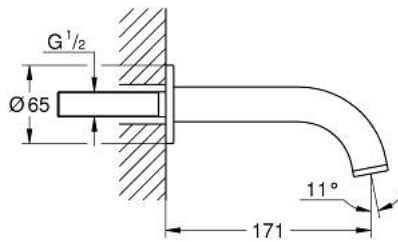

13 487 DC0 ATRIO BATH SPOUT

PRODUCT DESCRIPTION

- Colour: Supersteel
- wall mounted
- GROHE LongLife finish
- mousseur
- projection 171 mm
- min. recommended pressure 1.0 bar

13 487 DC0 **ATRIO BATH SPOUT**

SELECT SPARE PART: , October 2021 – now

1: Mousseur (Spare part-nr. 13926000)