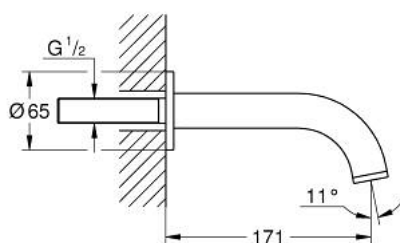

13 487 DA0 ATRIO BATH SPOUT

PRODUCT DESCRIPTION

- Colour: warm sunset
- wall mounted
- GROHE LongLife finish
- mousseur
- projection 171 mm
- min. recommended pressure 1.0 bar

13 487 DA0 ATRIO BATH SPOUT