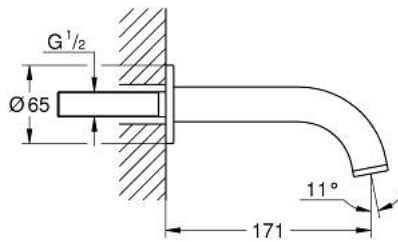

13 487 AL0 ATRIO BATH SPOUT

PRODUCT DESCRIPTION

- Colour: brushed hard graphite
- wall mounted
- GROHE LongLife finish
- mousseur
- projection 171 mm
- min. recommended pressure 1.0 bar

13 487 AL0 ATRIO BATH SPOUT

SELECT SPARE PART: , October 2021 – now

1: Mousseur (Spare part-nr. 13926000)