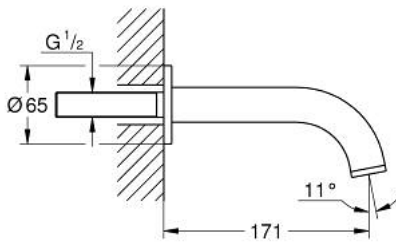

13 487 000 ATRIO BATH SPOUT

PRODUCT DESCRIPTION

- Colour: chrome
- wall mounted
- GROHE LongLife finish
- mousseur
- projection 171 mm
- min. recommended pressure 1.0 bar

Pure Freude
an Wasser

13 487 000 **ATRIO BATH SPOUT**

SELECT SPARE PART: , October 2021 – now

1: Mousseur (Spare part-nr. 13926000)