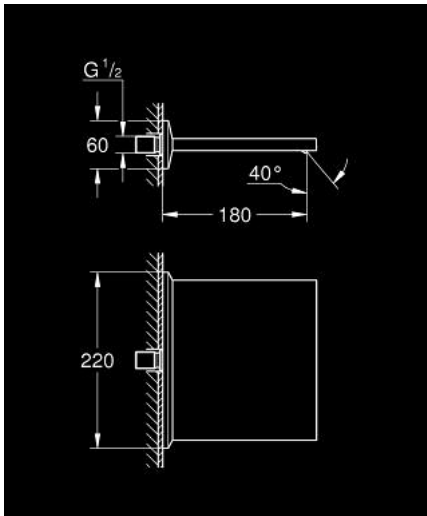

13 486 AL0 ALLURE BRILLIANT CASCADE SPOUT FOR BATH AND SHOWER

PRODUCT DESCRIPTION

- Colour: brushed hard graphite
- wall mounted
- GROHE LongLife finish
- projection 180 mm
- min. recommended pressure 1.0 bar

13 486 AL0 ALLURE BRILLIANT CASCADE SPOUT FOR BATH AND SHOWER

SELECT SPARE PART: , October 2021 – now

1: Dirt strainer (Spare part-nr. 0676800M)