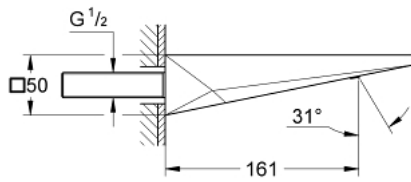

13 485 DC0 **ALLURE BRILLIANT BATH SPOUT**

PRODUCT DESCRIPTION

- Colour: Supersteel
- wall mounted
- GROHE LongLife finish
- projection 161 mm
- spout with integrated mousseur

Pure Freude
an Wasser

13 485 DC0 **ALLURE BRILLIANT BATH SPOUT**