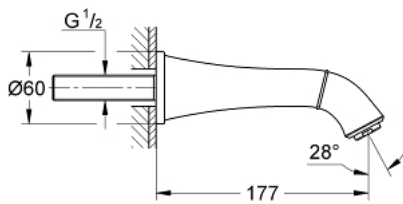

13 484 IG0 GRANDERA BATH SPOUT

PRODUCT DESCRIPTION

- Colour: chrome/gold
- wall mounted
- GROHE LongLife finish
- mousseur
- projection 177 mm
- min. recommended pressure 1.0 bar

Pure Freude
an Wasser

13 484 IG0 GRANDERA BATH SPOUT

SELECT SPARE PART: , October 2021 – now

1: Mousseur (Spare part-nr. 13952G00)