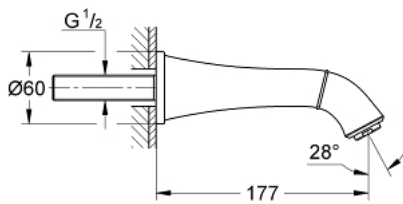

13 341 IG0 GRANDERA BATH SPOUT

PRODUCT DESCRIPTION

- Colour: chrome/gold
- wall mounted
- GROHE LongLife finish
- mousseur
- projection 177 mm
- min. recommended pressure 1.0 bar

Pure Freude
an Wasser

13 341 IG0 GRANDERA BATH SPOUT

SELECT SPARE PART: , June 2012 – now

1: Mousseur (Spare part-nr. 13952G00)