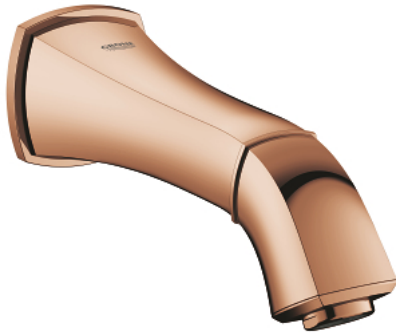

Pure Freude  
an Wasser

## 13 341 DA0 GRANDERA BATH SPOUT

### PRODUCT DESCRIPTION

- Colour: warm sunset
- wall mounted
- GROHE LongLife finish
- mousseur
- projection 177 mm
- min. recommended pressure 1.0 bar