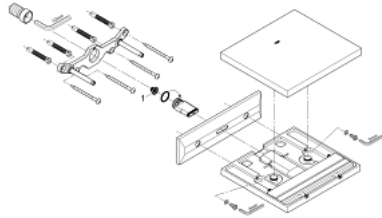

13 319 DC0 ALLURE BRILLIANT CASCADE SPOUT FOR BATH AND SHOWER

PRODUCT DESCRIPTION

- Colour: Supersteel
- wall mounted
- GROHE LongLife finish
- projection 180 mm
- min. recommended pressure 1.0 bar

13 319 DC0 **ALLURE BRILLIANT CASCADE SPOUT FOR BATH AND SHOWER**

SELECT SPARE PART: , March 2018 – now

1: Dirt strainer (Spare part-nr. 0676800M)