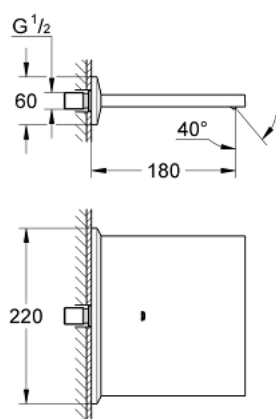

13 319 DC0 ALLURE BRILLIANT CASCADE SPOUT FOR BATH AND SHOWER

PRODUCT DESCRIPTION

- Colour: Supersteel
- wall mounted
- GROHE LongLife finish
- projection 180 mm
- min. recommended pressure 1.0 bar

13 319 DC0 **ALLURE BRILLIANT CASCADE SPOUT FOR BATH AND SHOWER**

SELECT SPARE PART: , March 2018 – now

1: Dirt strainer (Spare part-nr. 0676800M)