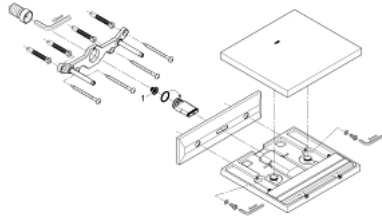

13 319 AL0 ALLURE BRILLIANT CASCADE SPOUT FOR BATH AND SHOWER

PRODUCT DESCRIPTION

- Colour: brushed hard graphite
- wall mounted
- GROHE LongLife finish
- projection 180 mm
- min. recommended pressure 1.0 bar

13 319 AL0 **ALLURE BRILLIANT CASCADE SPOUT FOR BATH AND SHOWER**

SELECT SPARE PART: , July 2015 – now

1: Dirt strainer (Spare part-nr. 0676800M)