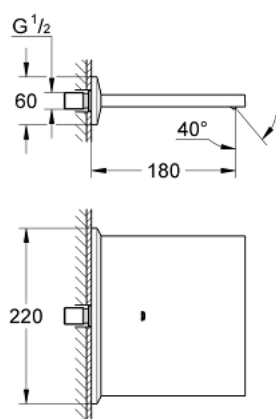

13 319 AL0 ALLURE BRILLIANT CASCADE SPOUT FOR BATH AND SHOWER

PRODUCT DESCRIPTION

- Colour: brushed hard graphite
- wall mounted
- GROHE LongLife finish
- projection 180 mm
- min. recommended pressure 1.0 bar

13 319 AL0 **ALLURE BRILLIANT CASCADE SPOUT FOR BATH AND SHOWER**

SELECT SPARE PART: , July 2015 – now

1: Dirt strainer (Spare part-nr. 0676800M)