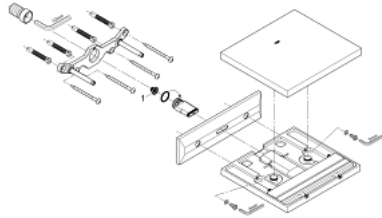

13 319 000 ALLURE BRILLIANT CASCADE SPOUT FOR BATH AND SHOWER

PRODUCT DESCRIPTION

- Colour: chrome
- wall mounted
- GROHE LongLife finish
- projection 180 mm
- min. recommended pressure 1.0 bar

13 319 000 ALLURE BRILLIANT CASCADE SPOUT FOR BATH AND SHOWER

SELECT SPARE PART: , April 2011 – now

1: Dirt strainer (Spare part-nr. 0676800M)