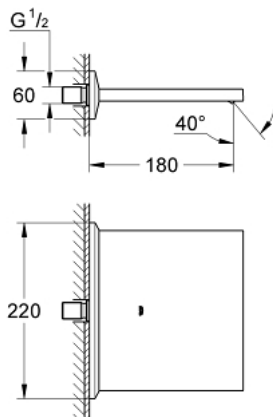

13 319 000 ALLURE BRILLIANT CASCADE SPOUT FOR BATH AND SHOWER

PRODUCT DESCRIPTION

- Colour: chrome
- wall mounted
- GROHE LongLife finish
- projection 180 mm
- min. recommended pressure 1.0 bar

13 319 000 ALLURE BRILLIANT CASCADE SPOUT FOR BATH AND SHOWER

SELECT SPARE PART: , April 2011 – now

1: Dirt strainer (Spare part-nr. 0676800M)