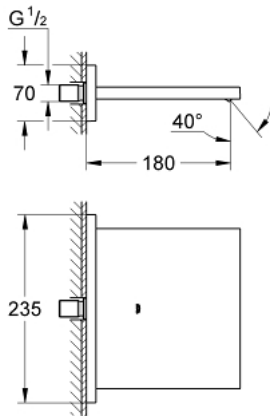

13 317 000 ALLURE CASCADE SPOUT FOR BATH AND SHOWER

PRODUCT DESCRIPTION

- Colour: chrome
- wall mounted
- GROHE LongLife finish
- projection 180 mm
- min. recommended pressure 1.0 bar

13 317 000 ALLURE CASCADE SPOUT FOR BATH AND SHOWER

SELECT SPARE PART: , April 2011 – now

1: Dirt strainer (Spare part-nr. 0676800M)