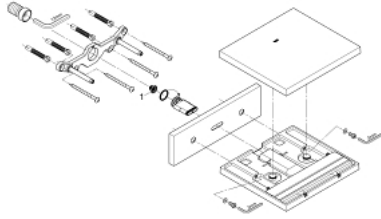

13 317 000 ALLURE CASCADE SPOUT FOR BATH AND SHOWER

PRODUCT DESCRIPTION

- Colour: chrome
- wall mounted
- GROHE LongLife finish
- projection 180 mm
- min. recommended pressure 1.0 bar

13 317 000 ALLURE CASCADE SPOUT FOR BATH AND SHOWER

SELECT SPARE PART: , April 2011 – now

1: Dirt strainer (Spare part-nr. 0676800M)