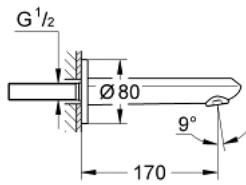

13 278 002 EURODISC COSMOPOLITAN BATH SPOUT

PRODUCT DESCRIPTION

- Colour: chrome
- wall mounted
- GROHE LongLife finish
- mousseur
- male thread 1/2"
- projection 170 mm
- min. recommended pressure 1.0 bar

13 278 002 EURODISC COSMOPOLITAN BATH SPOUT

SELECT SPARE PART: , March 2010 – now

1: Mousseur (Spare part-nr. 13927000)