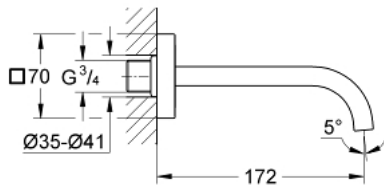

13 264 000 ALLURE BATH SPOUT

PRODUCT DESCRIPTION

- Colour: chrome
- wall mounted
- GROHE LongLife finish
- projection 172 mm
- mousseur
- min. recommended pressure 1.0 bar

Pure Freude
an Wasser

13 264 000 ALLURE BATH SPOUT

SELECT SPARE PART: , December 2009 – now

1: Mousseur (Spare part-nr. 48056000)