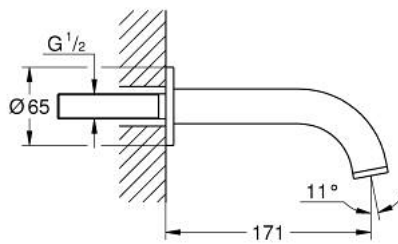

### PRODUCT DESCRIPTION

- Colour: Supersteel
- wall mounted
- GROHE LongLife finish
- mousseur
- projection 171 mm
- min. recommended pressure 1.0 bar

## 13 139 DC3 **ATRIO BATH SPOUT**

**SELECT SPARE PART:** , April 2017 – now

1: Mousseur (Spare part-nr. 13926000)