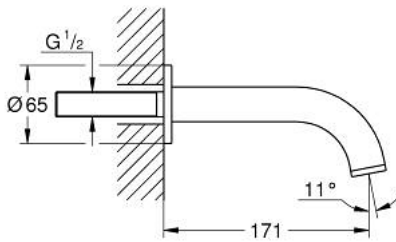

13 139 AL3 ATRIO BATH SPOUT

PRODUCT DESCRIPTION

- Colour: brushed hard graphite
- wall mounted
- GROHE LongLife finish
- mousseur
- projection 171 mm
- min. recommended pressure 1.0 bar

13 139 AL3 ATRIO BATH SPOUT

SELECT SPARE PART: , April 2017 – now

1: Mousseur (Spare part-nr. 13926000)