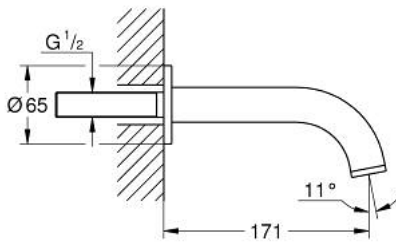

13 139 003 ATRIO BATH SPOUT

PRODUCT DESCRIPTION

- Colour: chrome
- wall mounted
- GROHE LongLife finish
- mousseur
- projection 171 mm
- min. recommended pressure 1.0 bar

Pure Freude
an Wasser

13 139 003 ATRIO BATH SPOUT

SELECT SPARE PART: , April 2017 – now

1: Mousseur (Spare part-nr. 13926000)